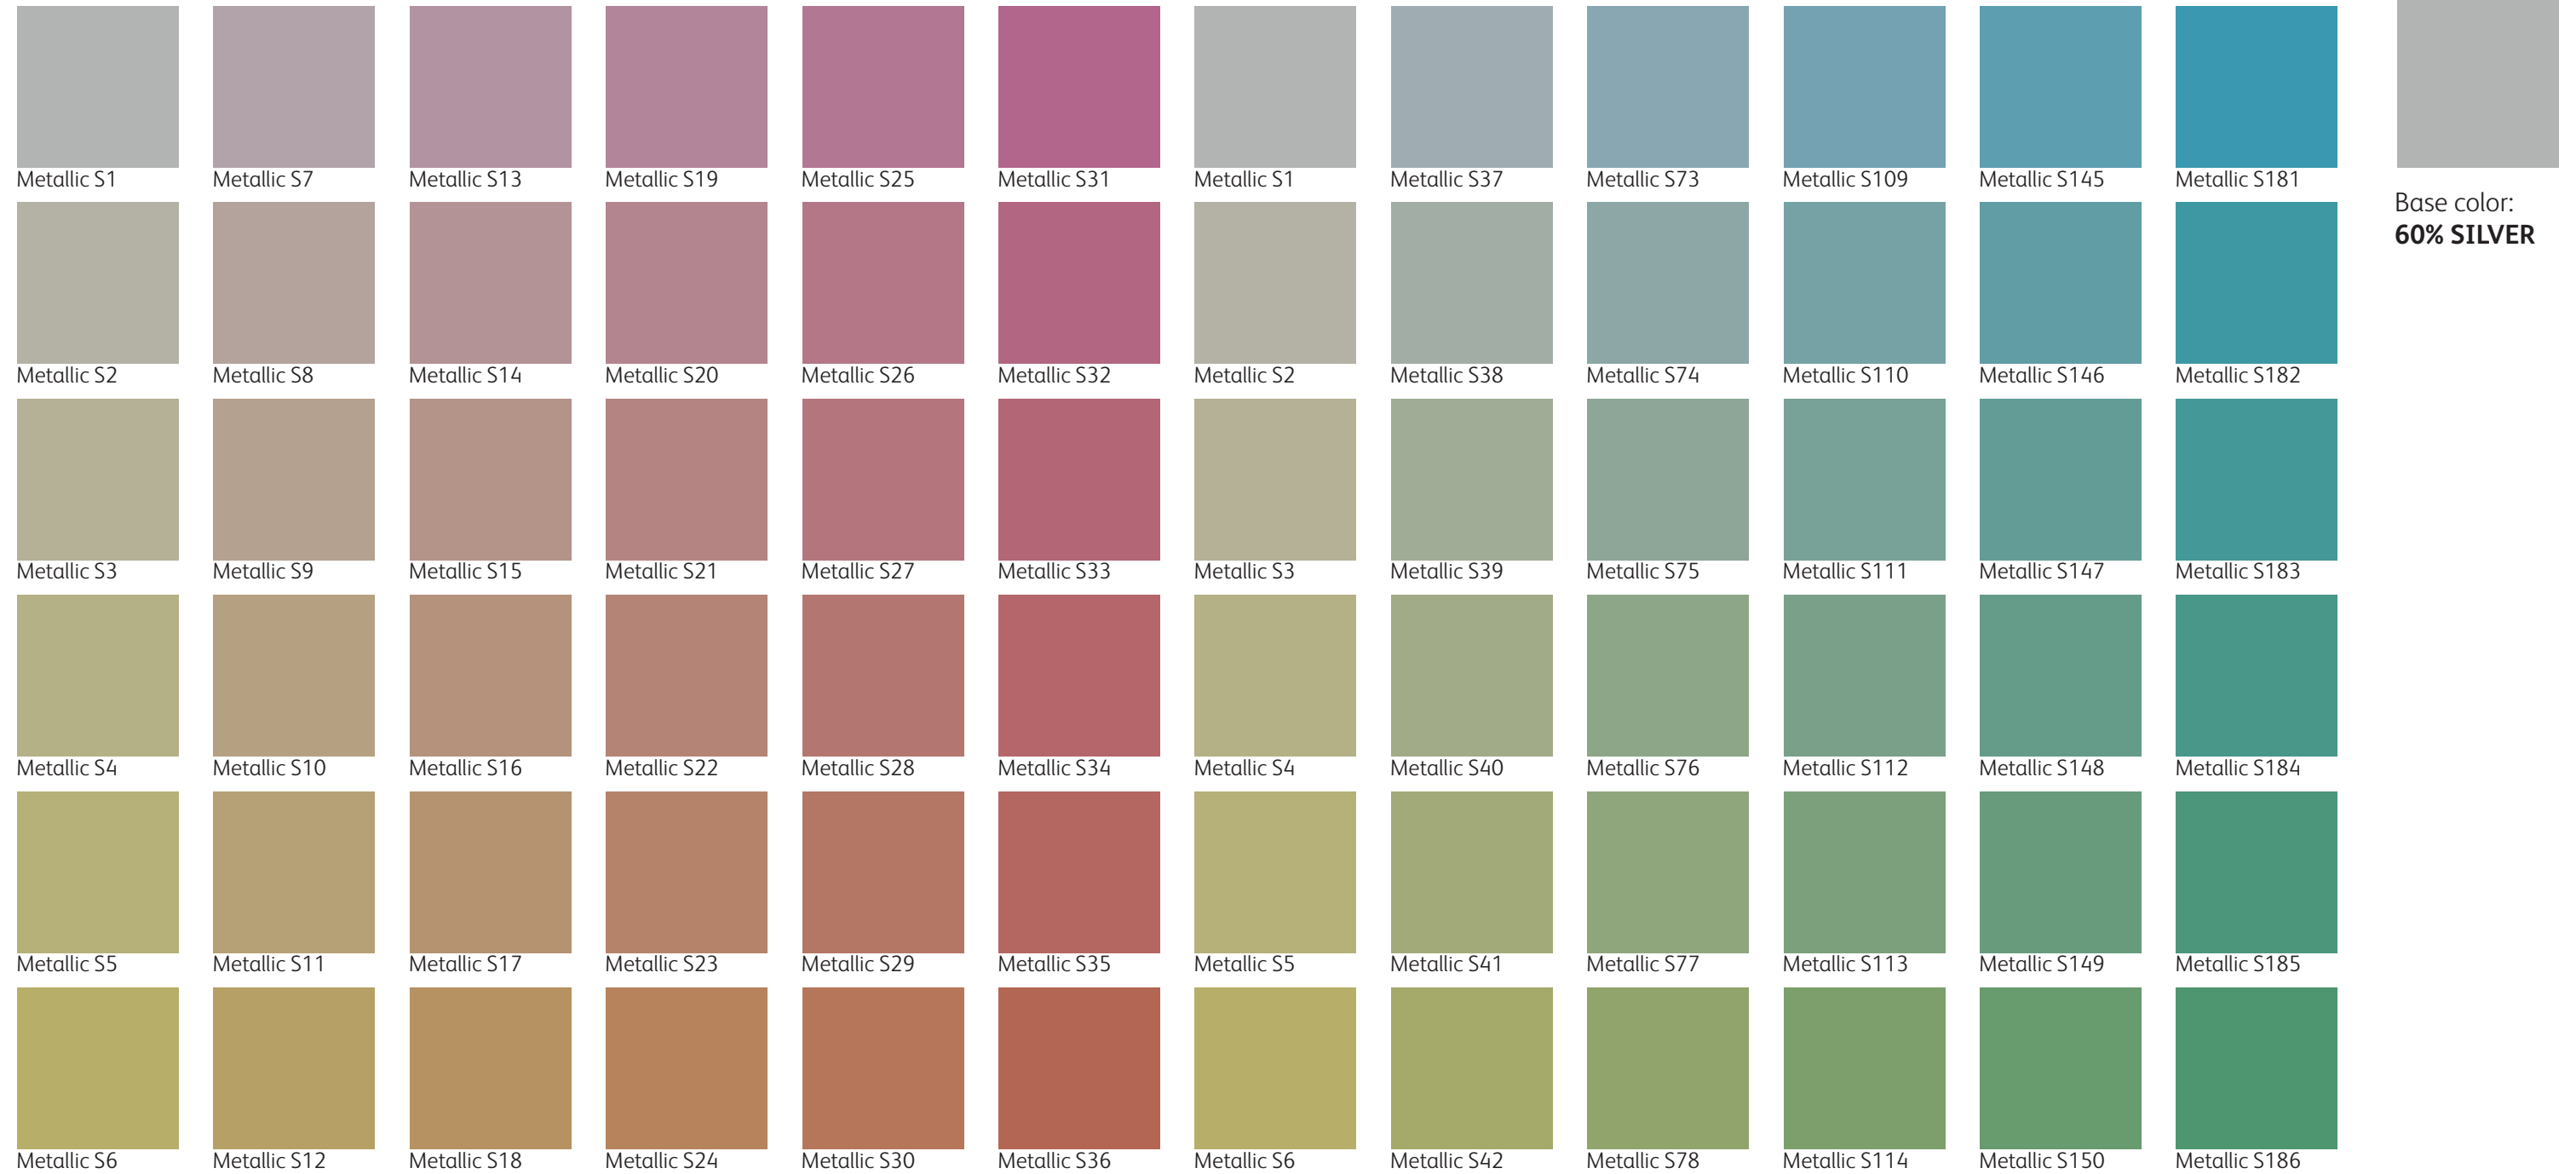

Iridescent Hues Swatch Book

60% SILVER BASE with 12% Process Ink Increments

Printed on a Xerox® Iridesse™ Production Press

©2018 Xerox Corporation. All Rights Reserved. Xerox® is a trademark of Xerox Corporation. 04/18

Iridescent Hues Swatch Book

60% SILVER BASE with 12% Process Ink Increments

Base color:
60% SILVER

Iridescent Hues Swatch Book

60% SILVER BASE with 12% Process Ink Increments

Base color:
60% SILVER

Iridescent Hues Swatch Book

60% SILVER BASE with 12% Process Ink Increments

Base color:
60% SILVER