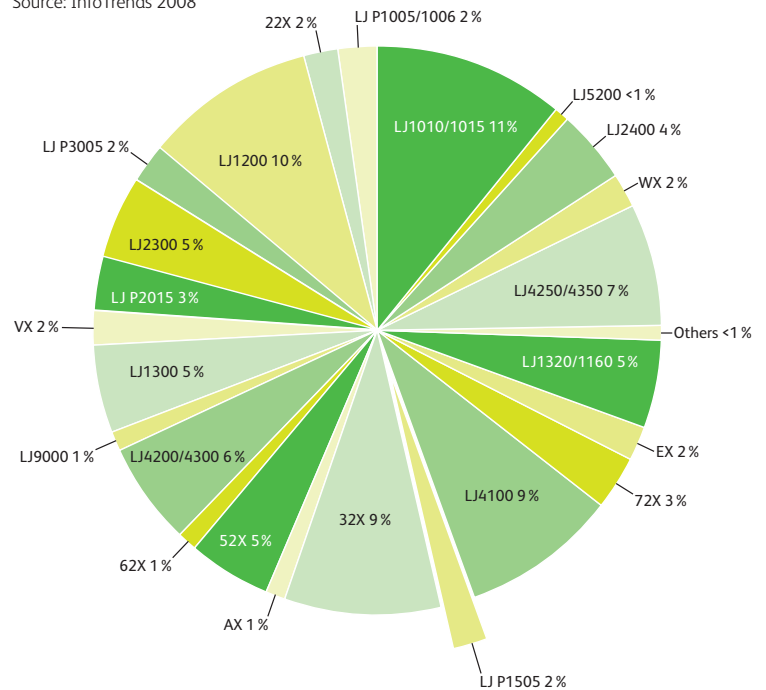

General Market Overview 2008 US Monochrome HP Printer Cartridges

US Market: $6.4 B Retail
65 M Units
Source: InfoTrends 2008