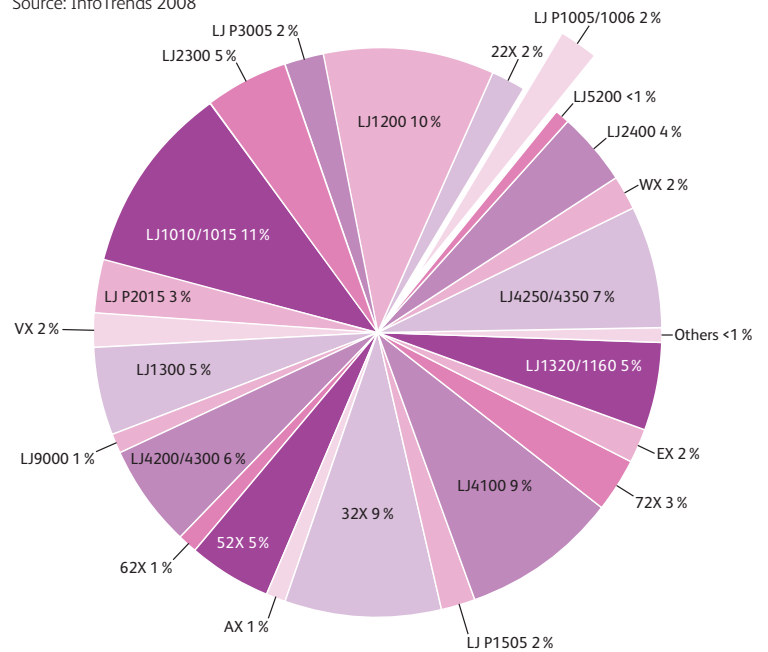

**For additional warranty information call:
1-866-Xerox-4U**

General Market Overview

2008 US Monochrome HP Printer Cartridges

US Market: \$6.4 B Retail
65 M Units
Source: InfoTrends 2008

Product Description

Replacement Cartridges
for HP LaserJet P1005/1006 Series

Xerox Part Number	6R1429
Manufacturer's Part Number	CB435A
Machine Type	LaserJet 1005/1006 Series
Replacement For	HP LaserJet P1005 CB410A/ 1006 411A
Length	13.5 inches
Width	5 inches
Height	6.5 inches
Weight	2.23 pounds
Average Page Yield	1,500 Prints Equal to OEM
Unit Barcode	0 95205 61429-9
Units/Pallet	120
Suggested List Price	\$74.99
HP List Price	\$99.99
HP Retail Price	\$67.99
Target Segment	SOHO/Small/Medium Business 10 to 55 ppm printers