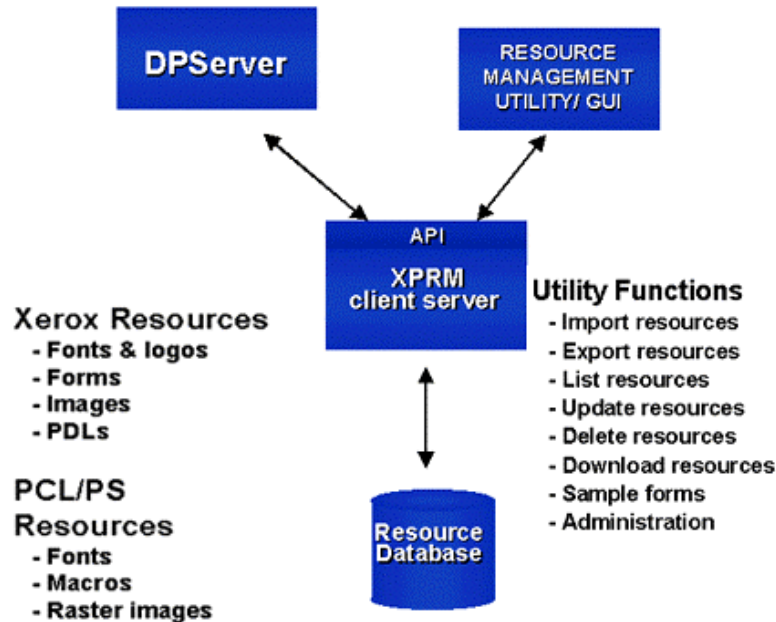

What DPServer can do for you: Resource Management

- **Cuts wasted printing and reduces reprints**
 - Resources are managed to ensure availability before printing begins
 - Eliminates re-execution of applications due to incorrect resource availability
- **Optimizes critical print windows**
 - Confidence that jobs will be printed correctly the first time
- **Offloads the resource management function from mainframe or individual printers**

Xerox Print Resources Manager

XPRM resource downloading process

Note: Only for Production Printers