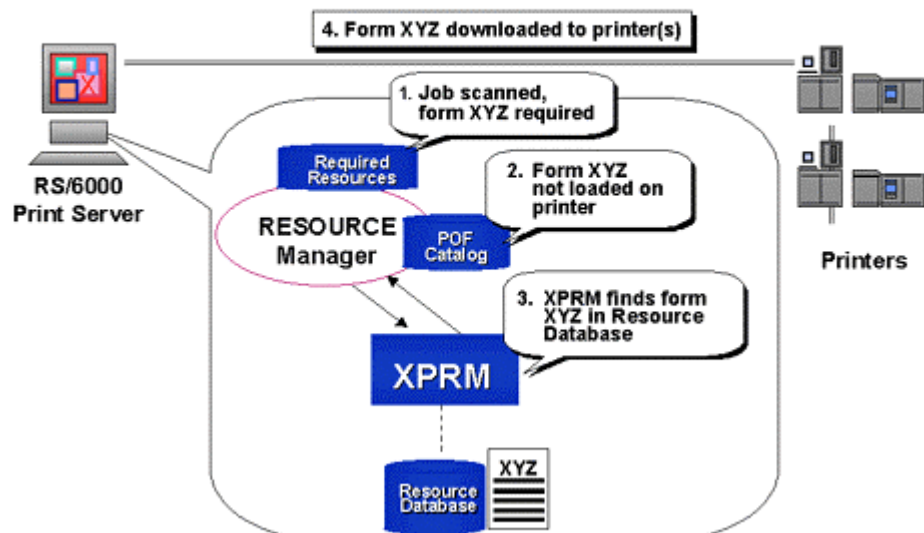

What DPServer can do for you: Resource Management

- **Cuts wasted printing and reduces reprints**
 - Resources are managed to ensure availability before printing begins
 - Eliminates re-execution of applications due to incorrect resource availability
- **Optimizes critical print windows**
 - Confidence that jobs will be printed correctly the first time
- **Offloads the resource management function from mainframe or individual printers**

Xerox Print Resources Manager

XPRM resource downloading process

Note: Only for Production Printers