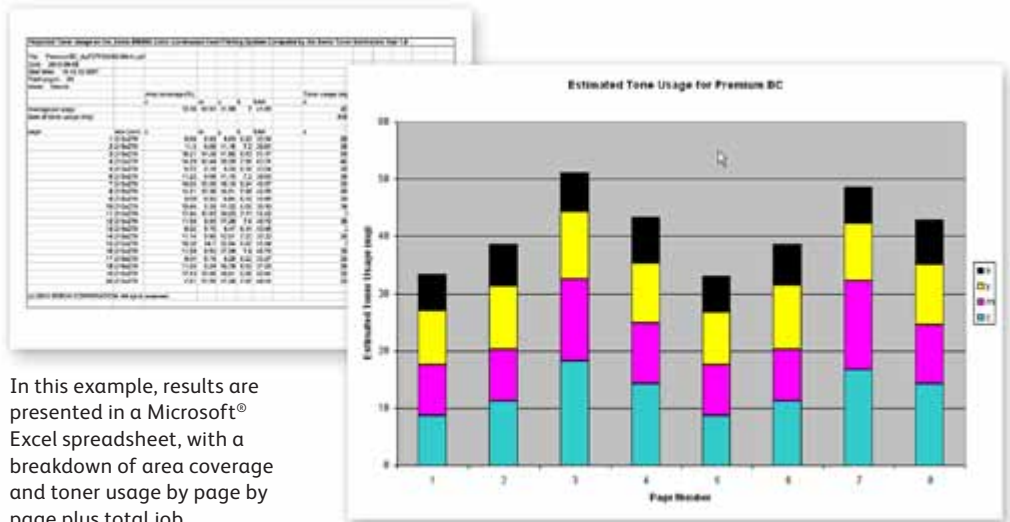

Specifications

- Upload PDF files up to 50 MB
- PDF must be compatible with PDF version 1.7 Extension Level 3 (Adobe Acrobat 9)
- Web browser Version(s) supported:
  - Microsoft Internet Explorer® 7.0 and above
- Mozilla® Firefox® 3.5 and above
- Google Chrome™ 4.0 and above
- Opera™ 10.0 and above
- Safari® 4.0.5 and above